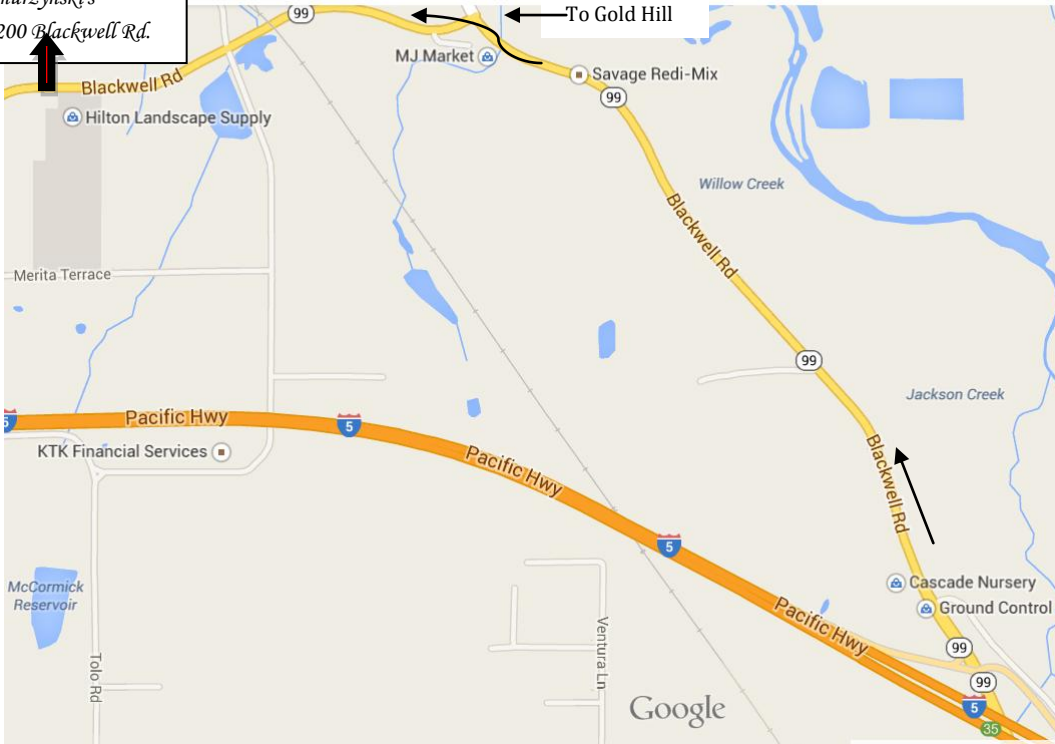

*Walking Tall/YFC
Smurzynski's
8200 Blackwell Rd.*

From I-5 headed N. take exit 35, turn right and go about 1 mile then turn
left towards Gold Hill and to continue on Blackwell Rd. (MJ market will be down on your left) Hilton
Landscape is on the left. Our driveway will be the next on the right. 8200 Blackwell Rd. CP